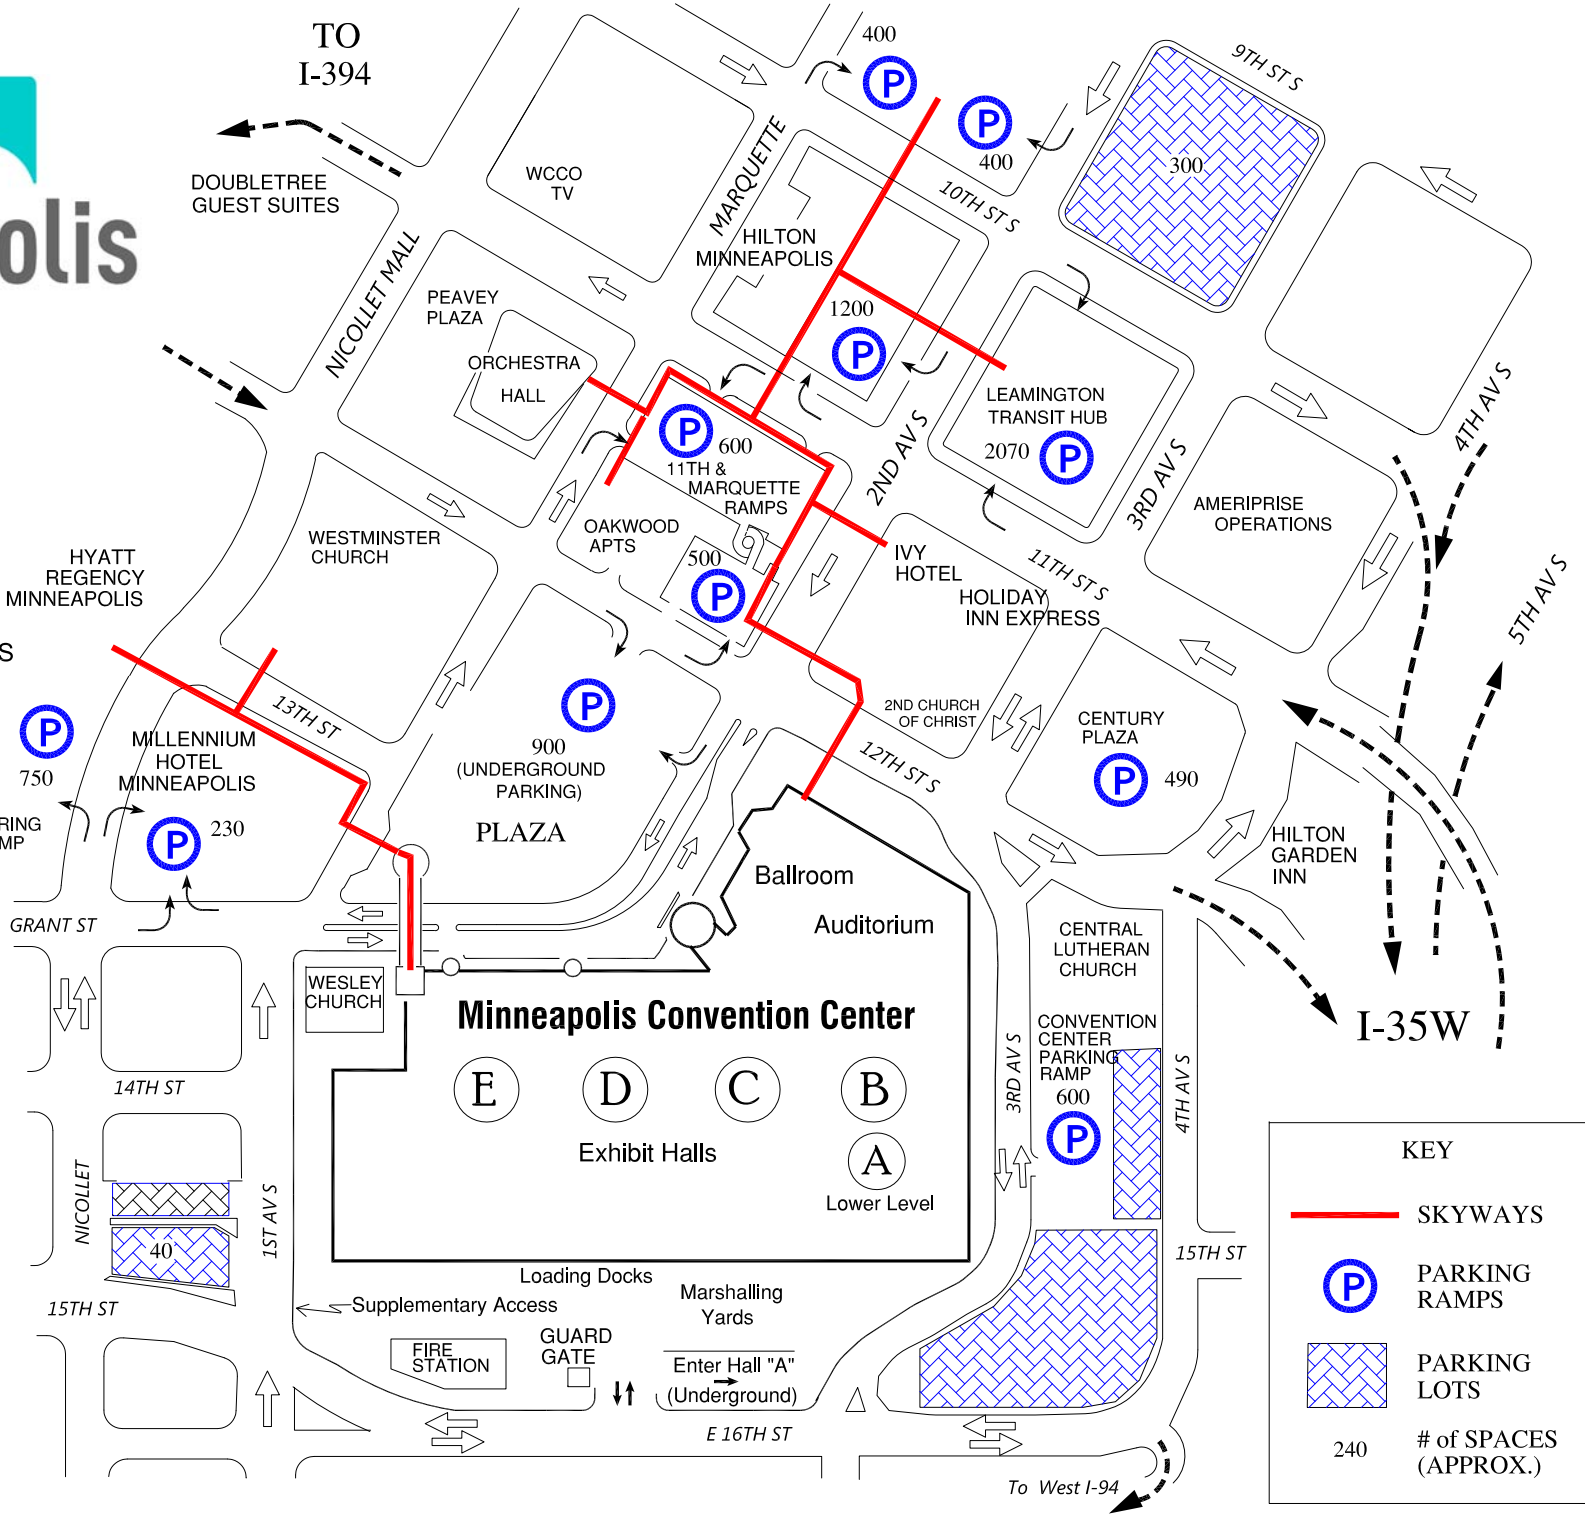

Minneapolis Convention Center

Parking & Skyway System

MUNICIPAL PARKING RAMPS

LEAMINGTON (673-9650)
11TH & MARQUETTE (339-2554)
PLAZA (339-9061)
OPEN 6 A.M. - 11 P.M.
OR LATER FOR EVENTS

OPEN WEEKENDS FOR ALL
EVENTS AT ORCH. HALL
AND CONVENTION CENTER

HILTON RAMP (673-9644)
OPEN 24 HRS/DAY

SKYWAYS ARE OPEN
M-F 6:30a - 10:00p
SAT 9:30a - 8:00p
SUN NOON - 6:00p

Mpls Traffic & Parking Services
January 2013

KEY

-  SKYWAYS
-  PARKING RAMPS
-  PARKING LOTS
-  # of SPACES (APPROX.)