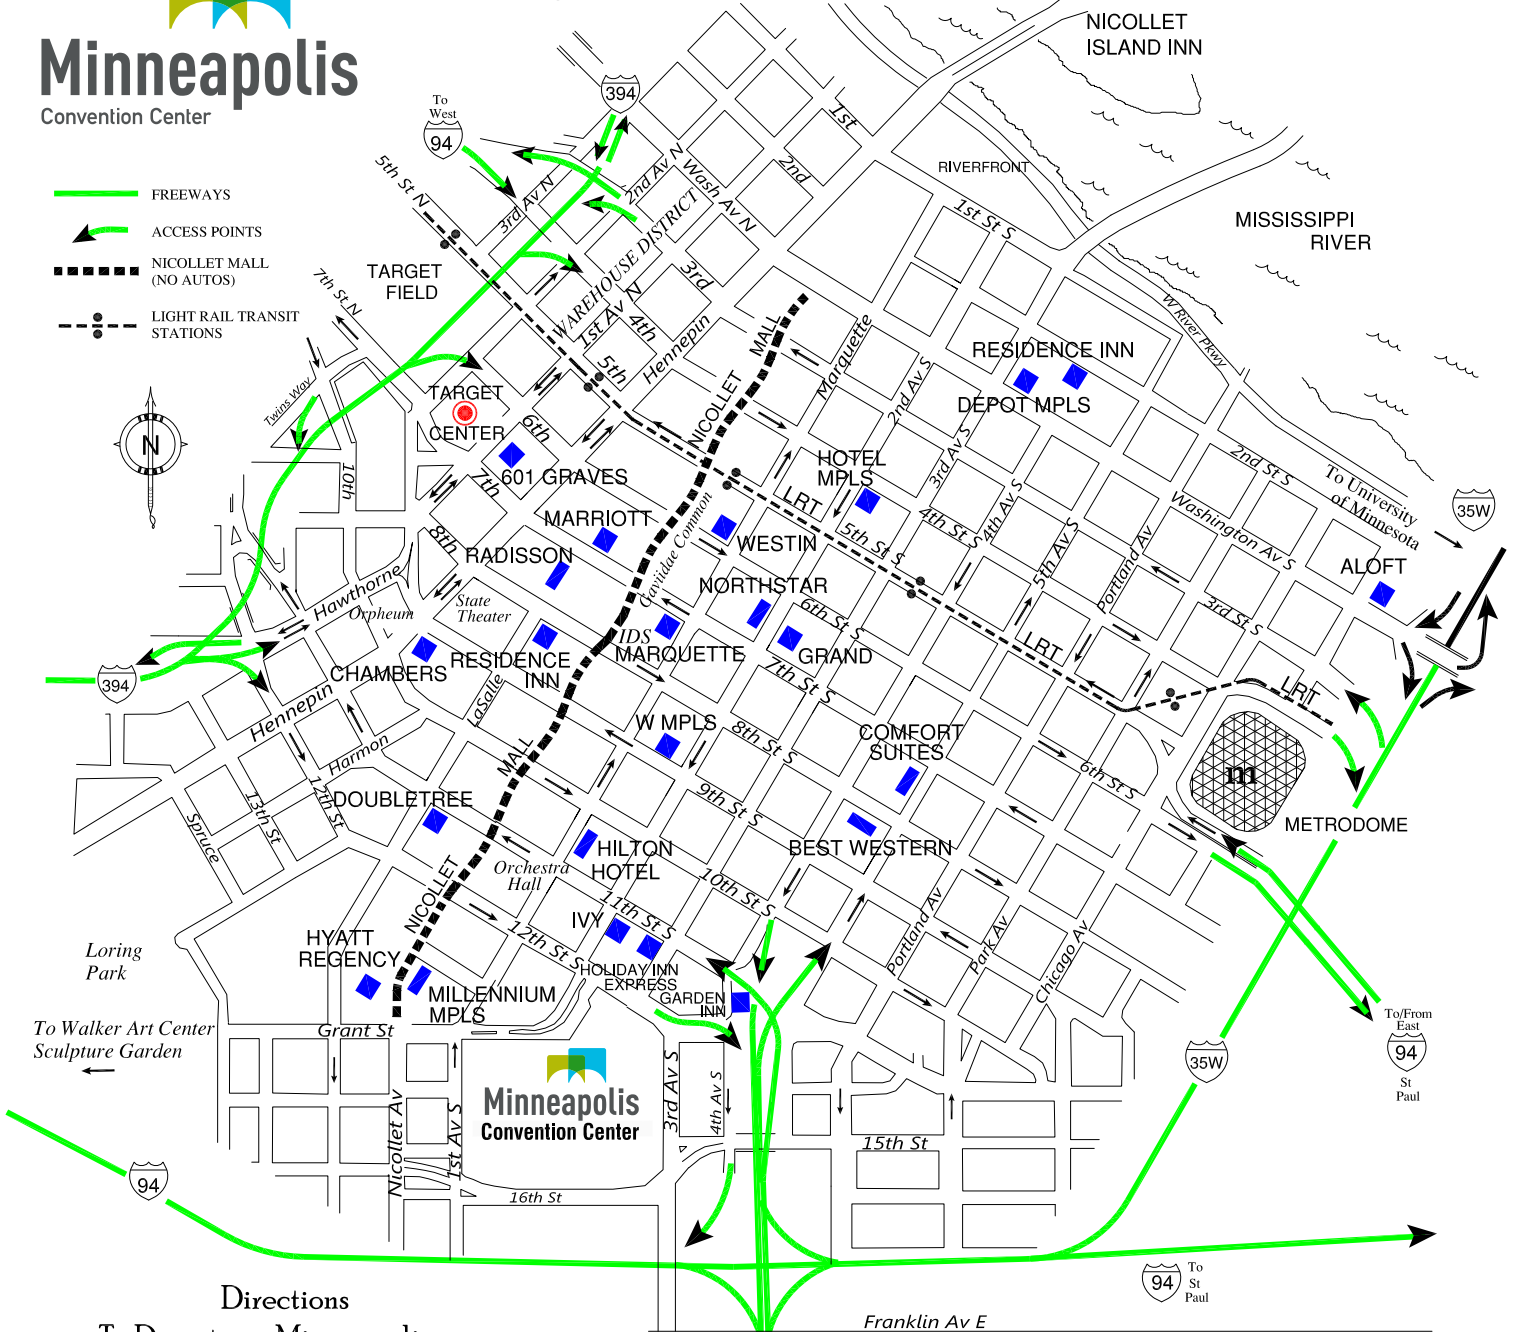

"Going to the Convention Center"

-  FREEWAYS
-  ACCESS POINTS
-  NICOLLET MALL (NO AUTOS)
-  LIGHT RAIL TRANSIT STATIONS

Directions

To Downtown Minneapolis & Convention Center

- FROM THE WEST (I-94): Take the 4th Street exit from I-94 and proceed to 2nd Ave. So. (Do NOT turn right onto 2nd Avenue North.) Turn right on 2nd Ave. So. and go eight blocks to Convention Center.
- FROM THE WEST (I-394): Take the 12th Street exit from I-394. Follow 12th Street (one-way, southeast bound) seven blocks to the Convention Center.
- FROM THE SOUTH (I-35W): Follow downtown exit signs to the 11th Street exit and follow 11th Street to 2nd Ave. So. Turn left on 2nd Ave. and go one block to Convention Center.
- FROM THE EAST (I-94): Take the 11th Street exit from I-94. Follow 11th St. to 2nd Ave. So. Turn left on 2nd Ave. So. and go one block to Convention Center.
- FROM THE NORTH (I-35W): Take the I-94 exit. Follow I-94 to the 11th St. exit (NOT 11th Avenue exit). Follow 11th Street to 2nd Ave. So. Turn left on 2nd Ave. and go one block to the Convention Center.
- FROM THE AIRPORT MAIN TERMINAL: Take Hwy. 55 exit from the airport. Follow Hwy. 55 west to Minneapolis. This will become Hwy 62 west. Follow Hwy. 62 to I-35W north. Take I-35W north to Minneapolis downtown exits. Then take the 11th Street exit. Follow 11th St. So. to 2nd Ave. So. Turn left on 2nd Ave. So. and go one block to the Convention Center.